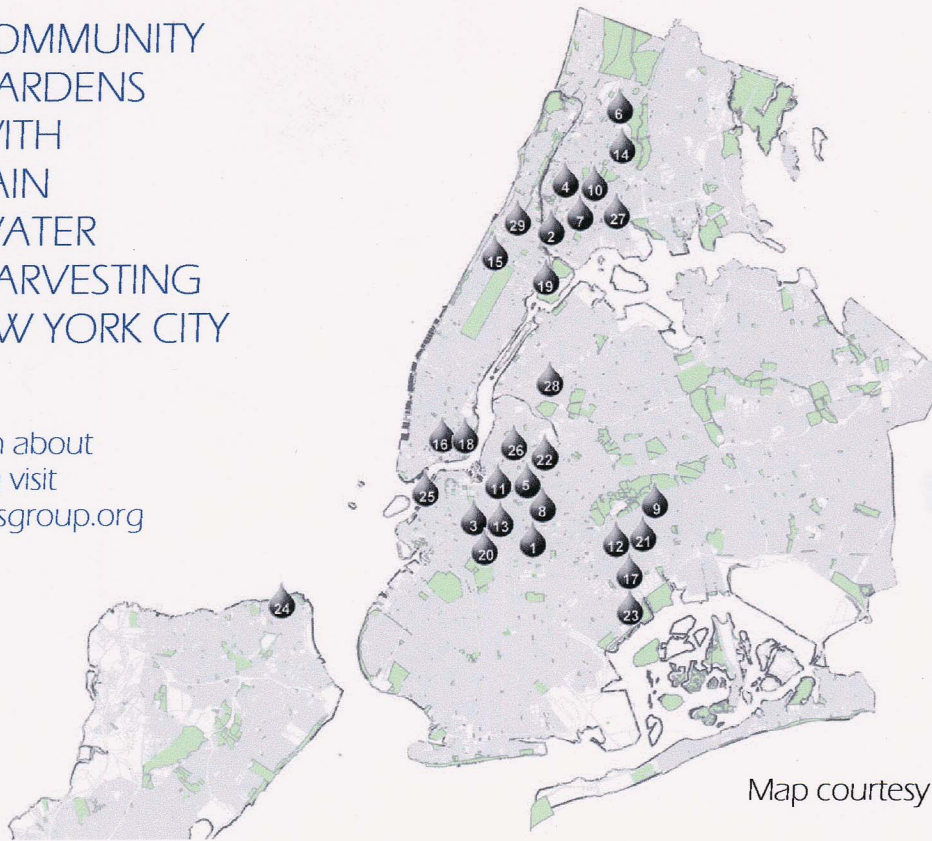

# COMMUNITY GARDENS WITH RAIN WATER HARVESTING SYSTEMS IN NEW YORK CITY

For more information about rain water harvesting visit [www.waterresourcesgroup.org](http://www.waterresourcesgroup.org)

Map courtesy of **cenyc**  
Center for Environmental and Neighborhood Youth Councils of New York City